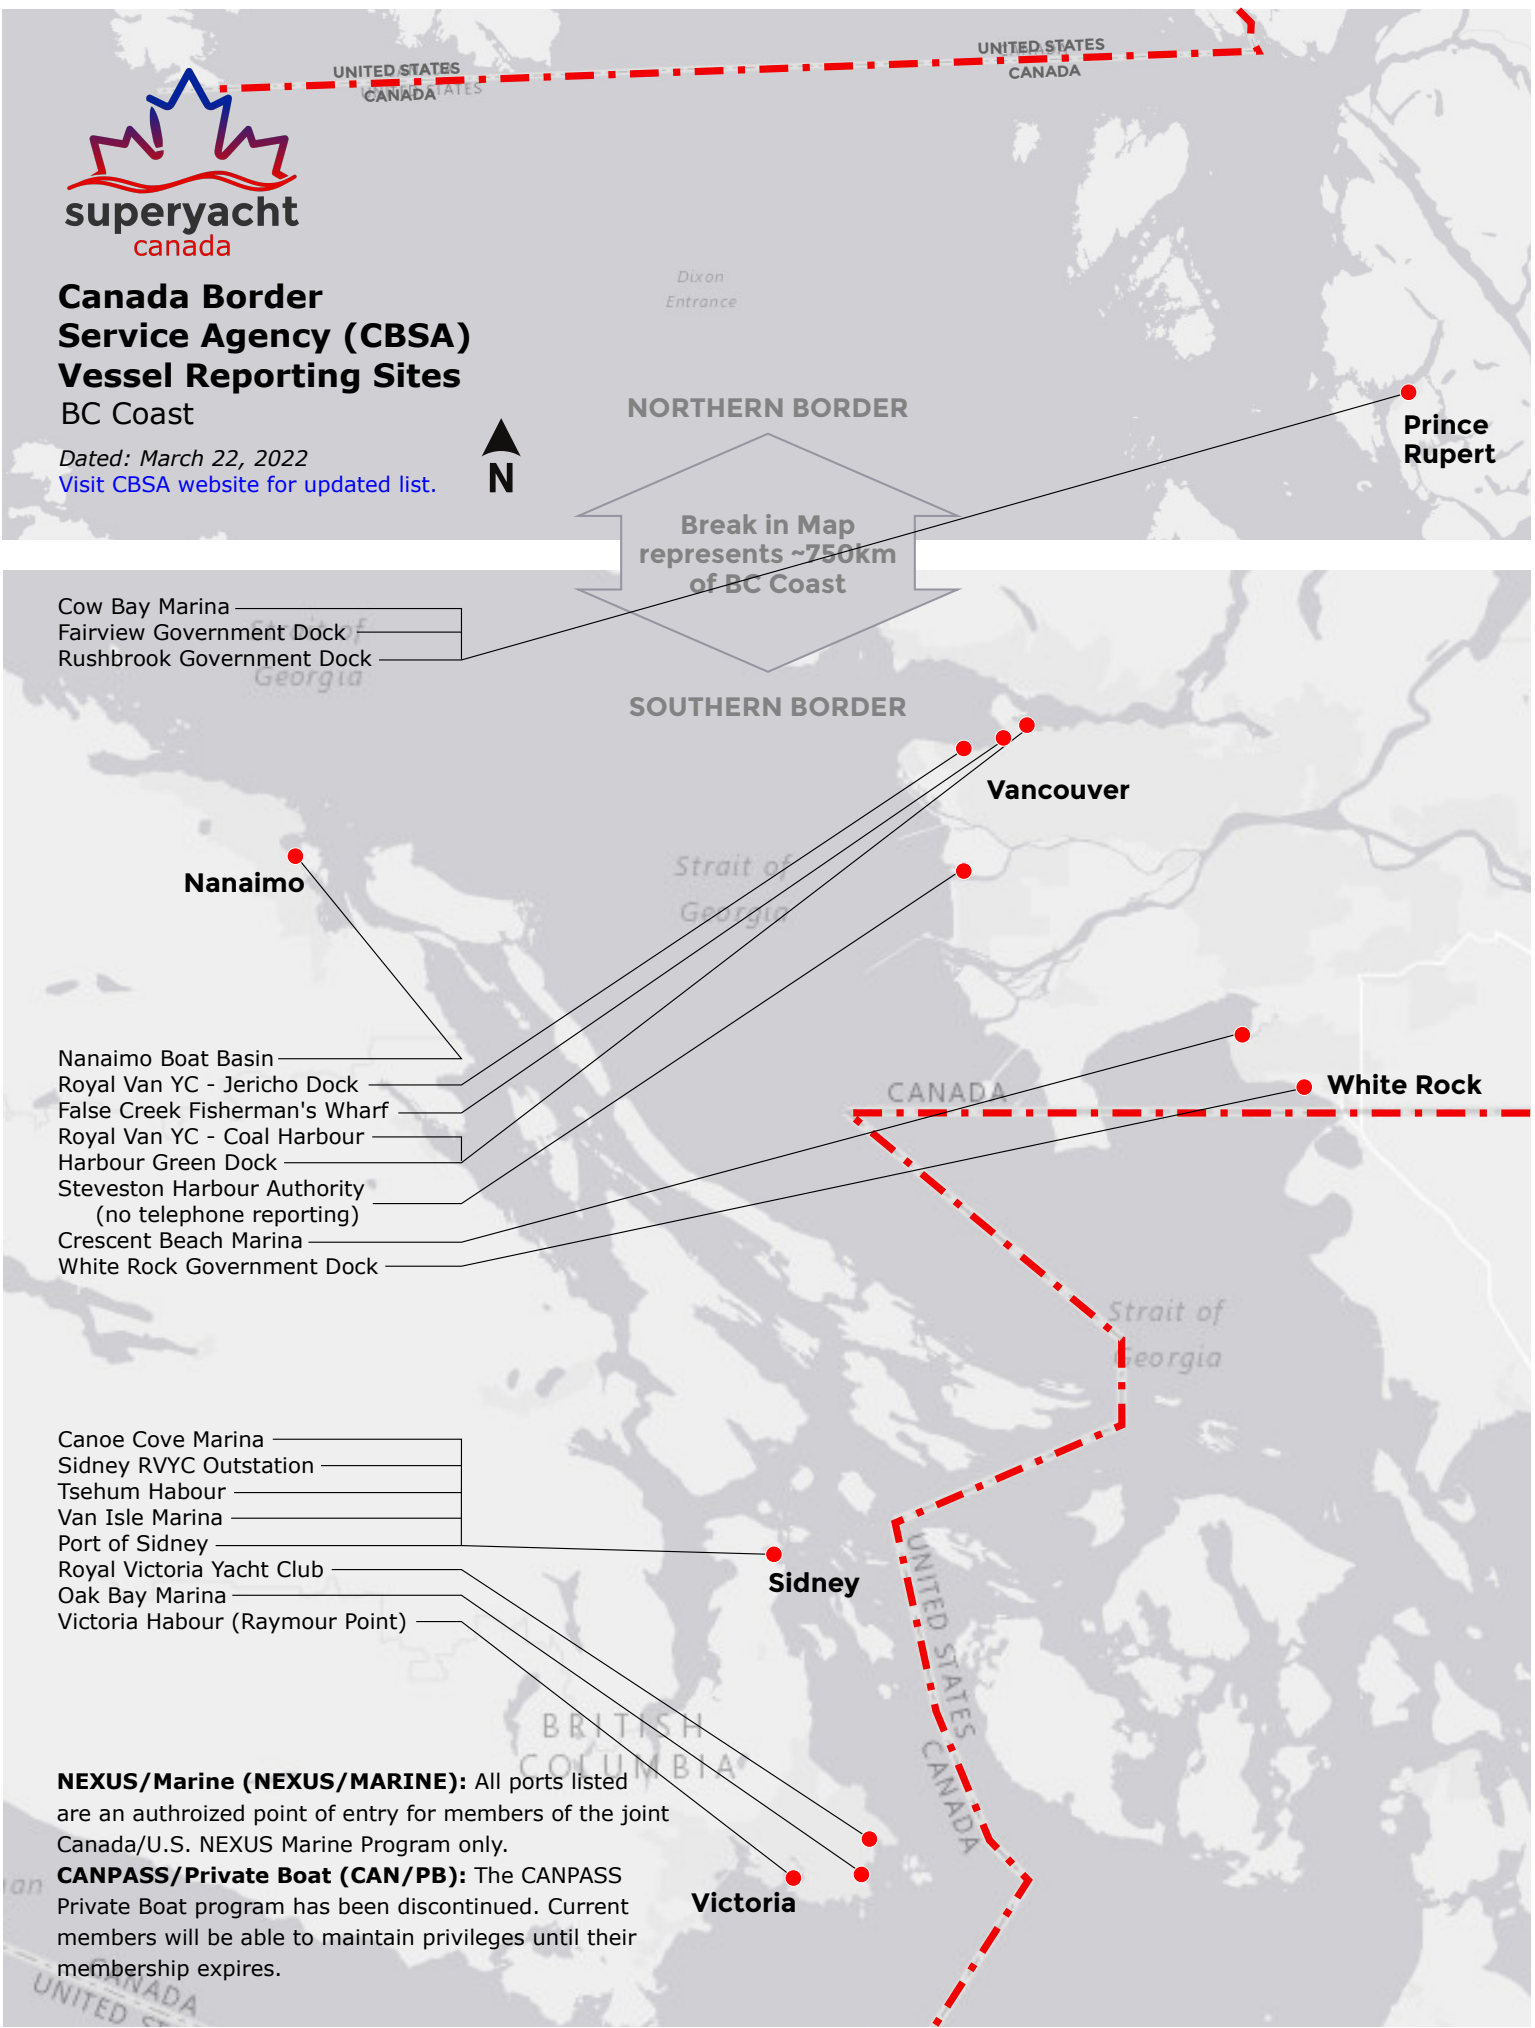

Canada Border Service Agency (CBSA) Vessel Reporting Sites BC Coast

Dated: March 22, 2022
 Visit CBSA website for updated list.

- Cow Bay Marina
- Fairview Government Dock
- Rushbrook Government Dock

Nanaimo

- Nanaimo Boat Basin
- Royal Van YC - Jericho Dock
- False Creek Fisherman's Wharf
- Royal Van YC - Coal Harbour
- Harbour Green Dock
- Steveston Harbour Authority (no telephone reporting)
- Crescent Beach Marina
- White Rock Government Dock

Vancouver

White Rock

Sidney

- Canoe Cove Marina
- Sidney RVC Outstation
- Tsehum Harbour
- Van Isle Marina
- Port of Sidney
- Royal Victoria Yacht Club
- Oak Bay Marina
- Victoria Harbour (Raymour Point)

Victoria

NEXUS/Marine (NEXUS/MARINE): All ports listed are an authorized point of entry for members of the joint Canada/U.S. NEXUS Marine Program only.

CANPASS/Private Boat (CAN/PB): The CANPASS Private Boat program has been discontinued. Current members will be able to maintain privileges until their membership expires.